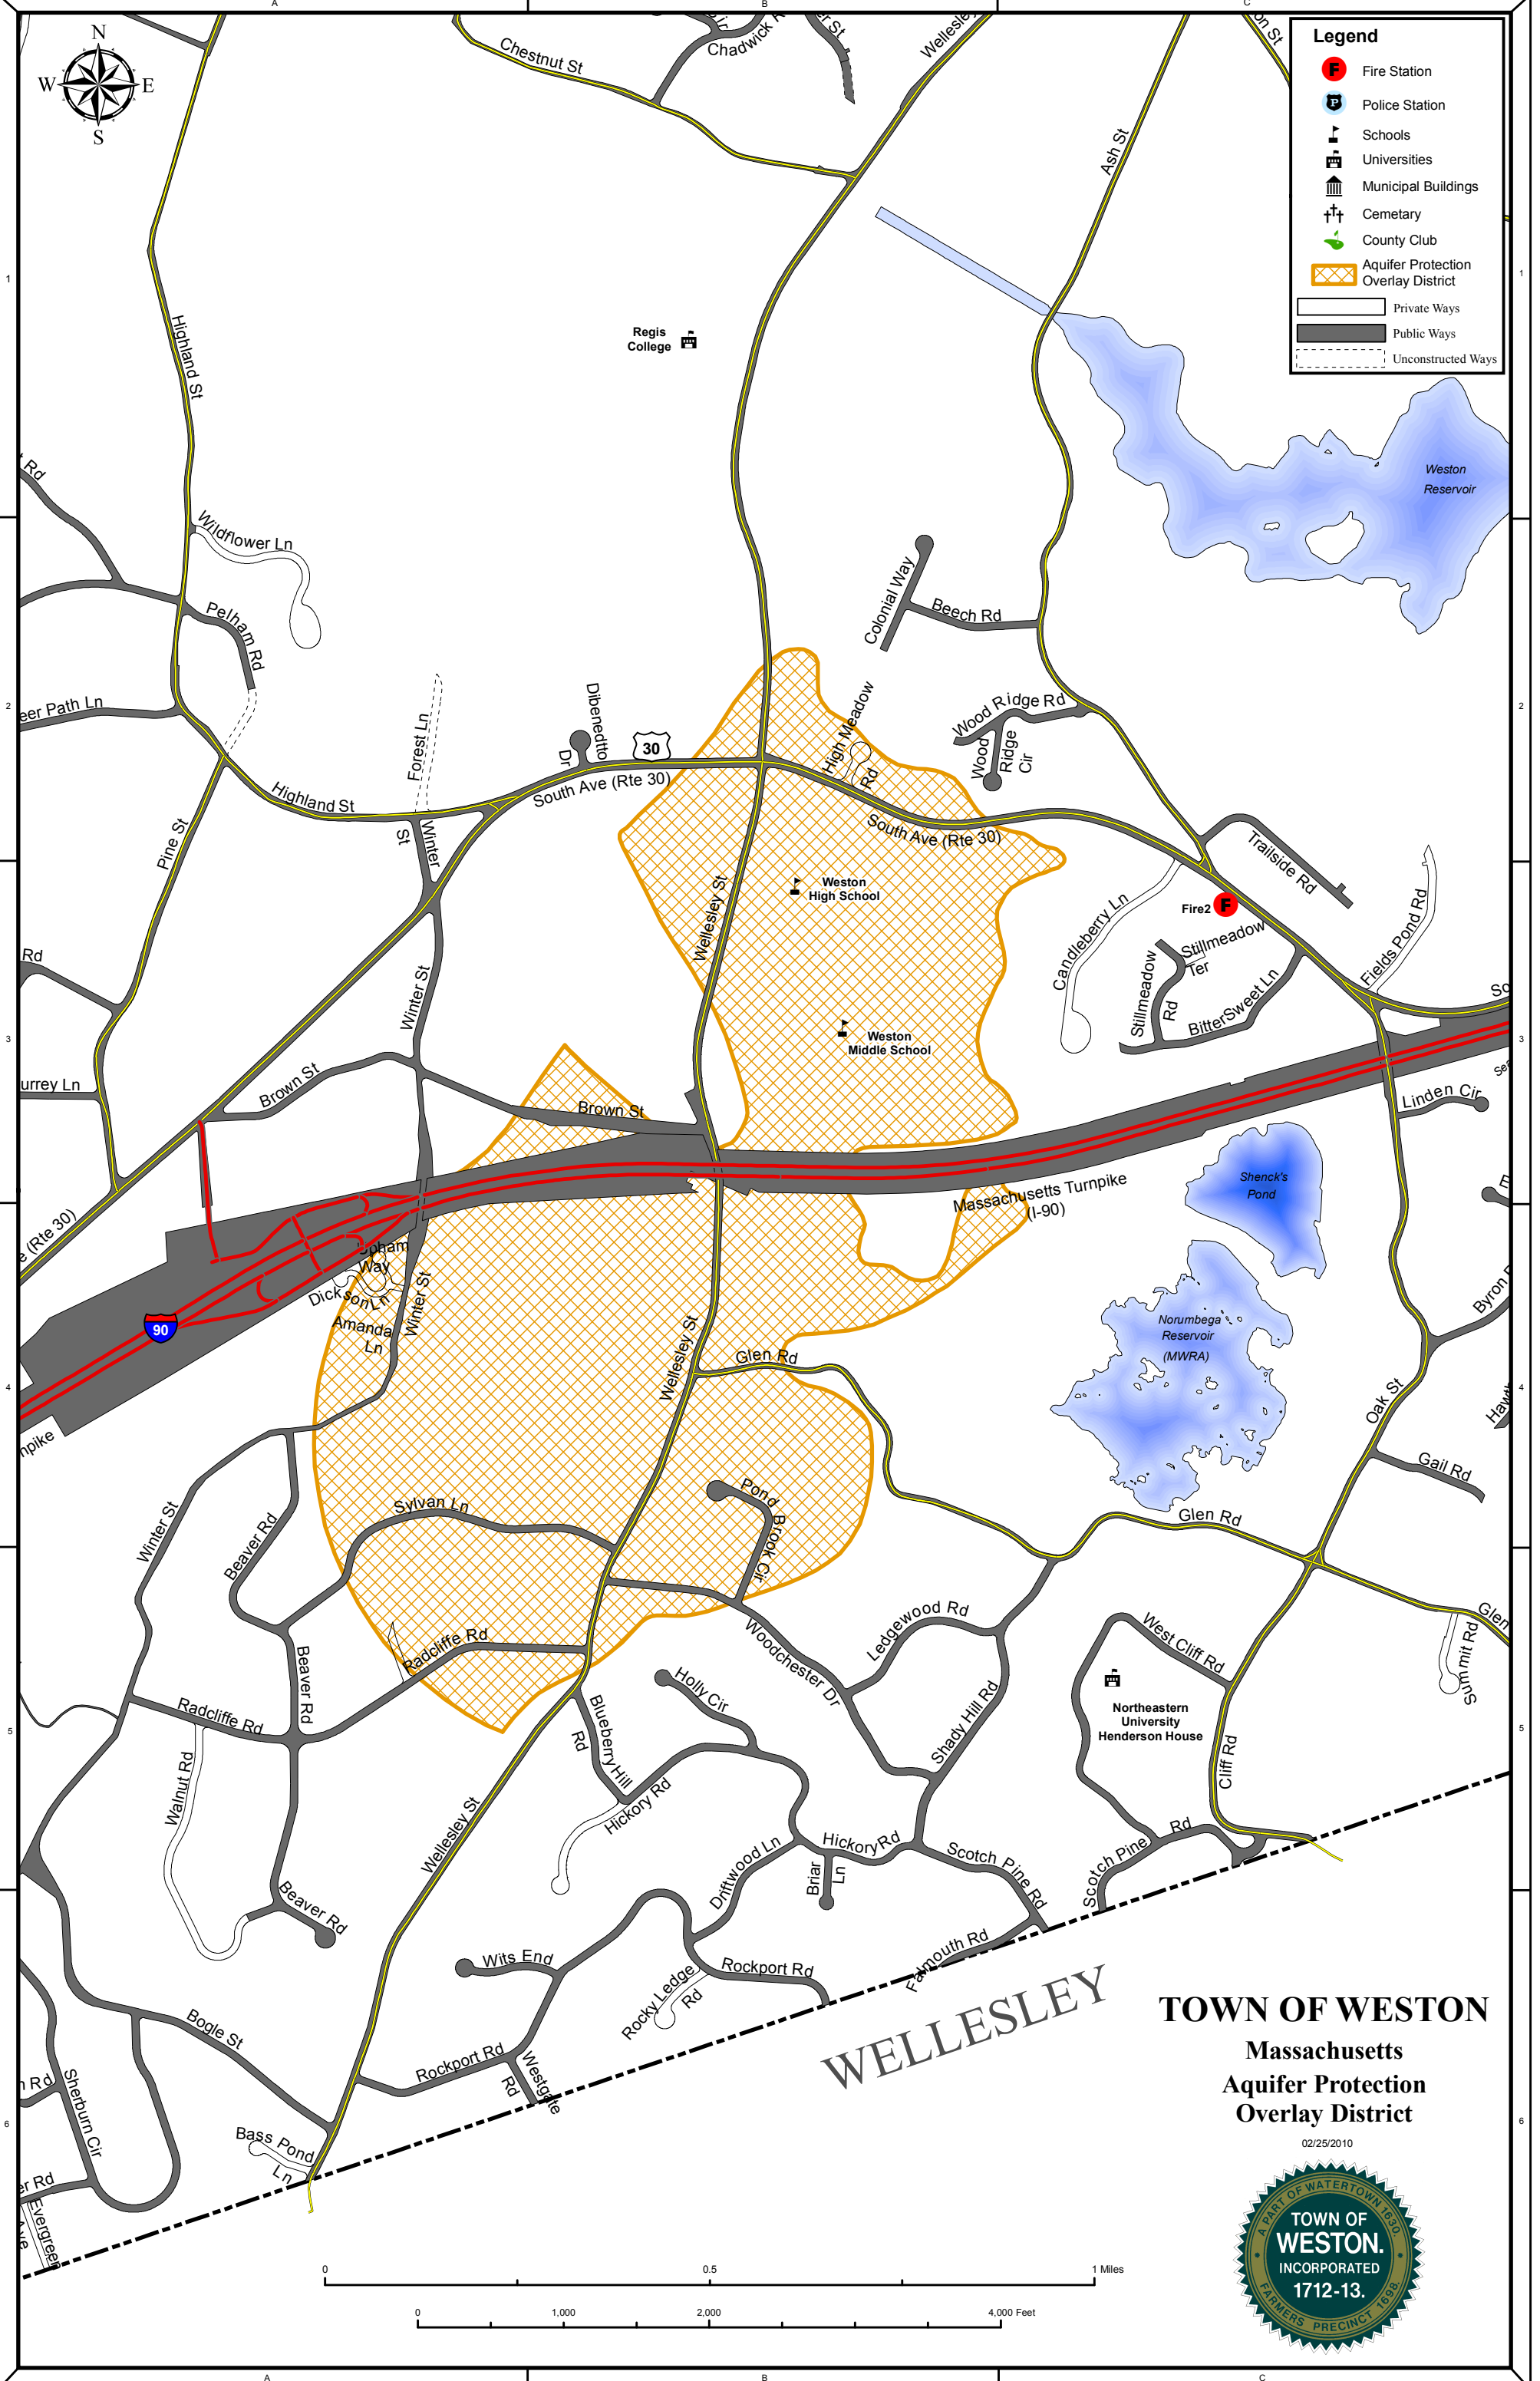

**Legend**

- Fire Station
- Police Station
- Schools
- Universities
- Municipal Buildings
- Cemetary
- County Club
- Aquifer Protection Overlay District
- Private Ways
- Public Ways
- Unconstructed Ways

WELLESLEY

**TOWN OF WESTON**  
Massachusetts  
Aquifer Protection  
Overlay District

02/25/2010