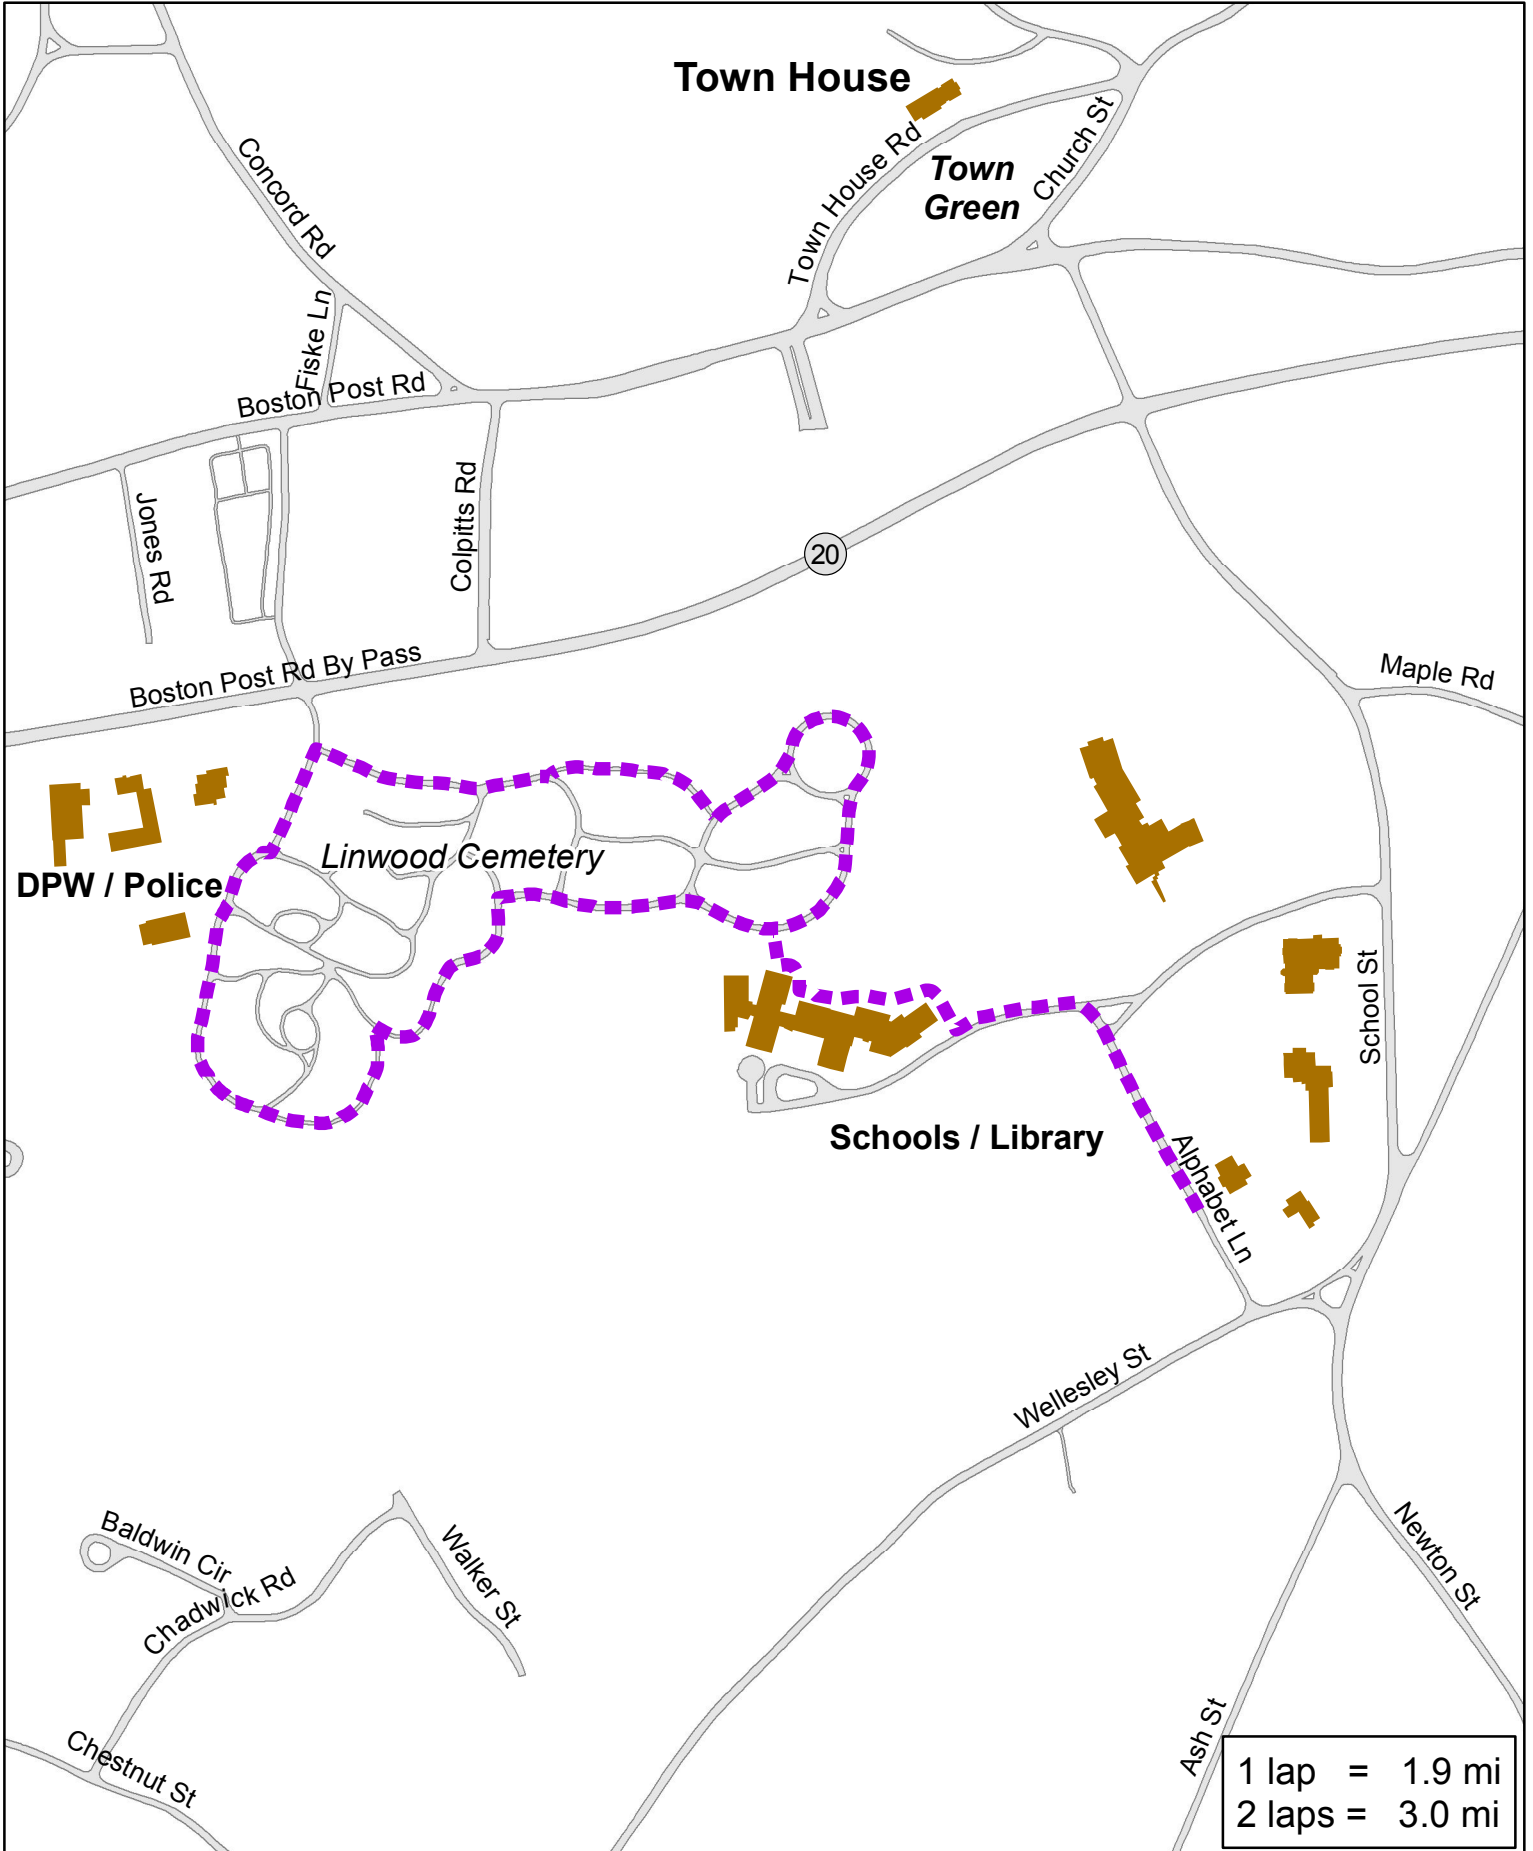

Weston Walking Routes

Schools / Library Loop

Distance

1.86 Miles

1 lap = 1.9 mi
2 laps = 3.0 mi