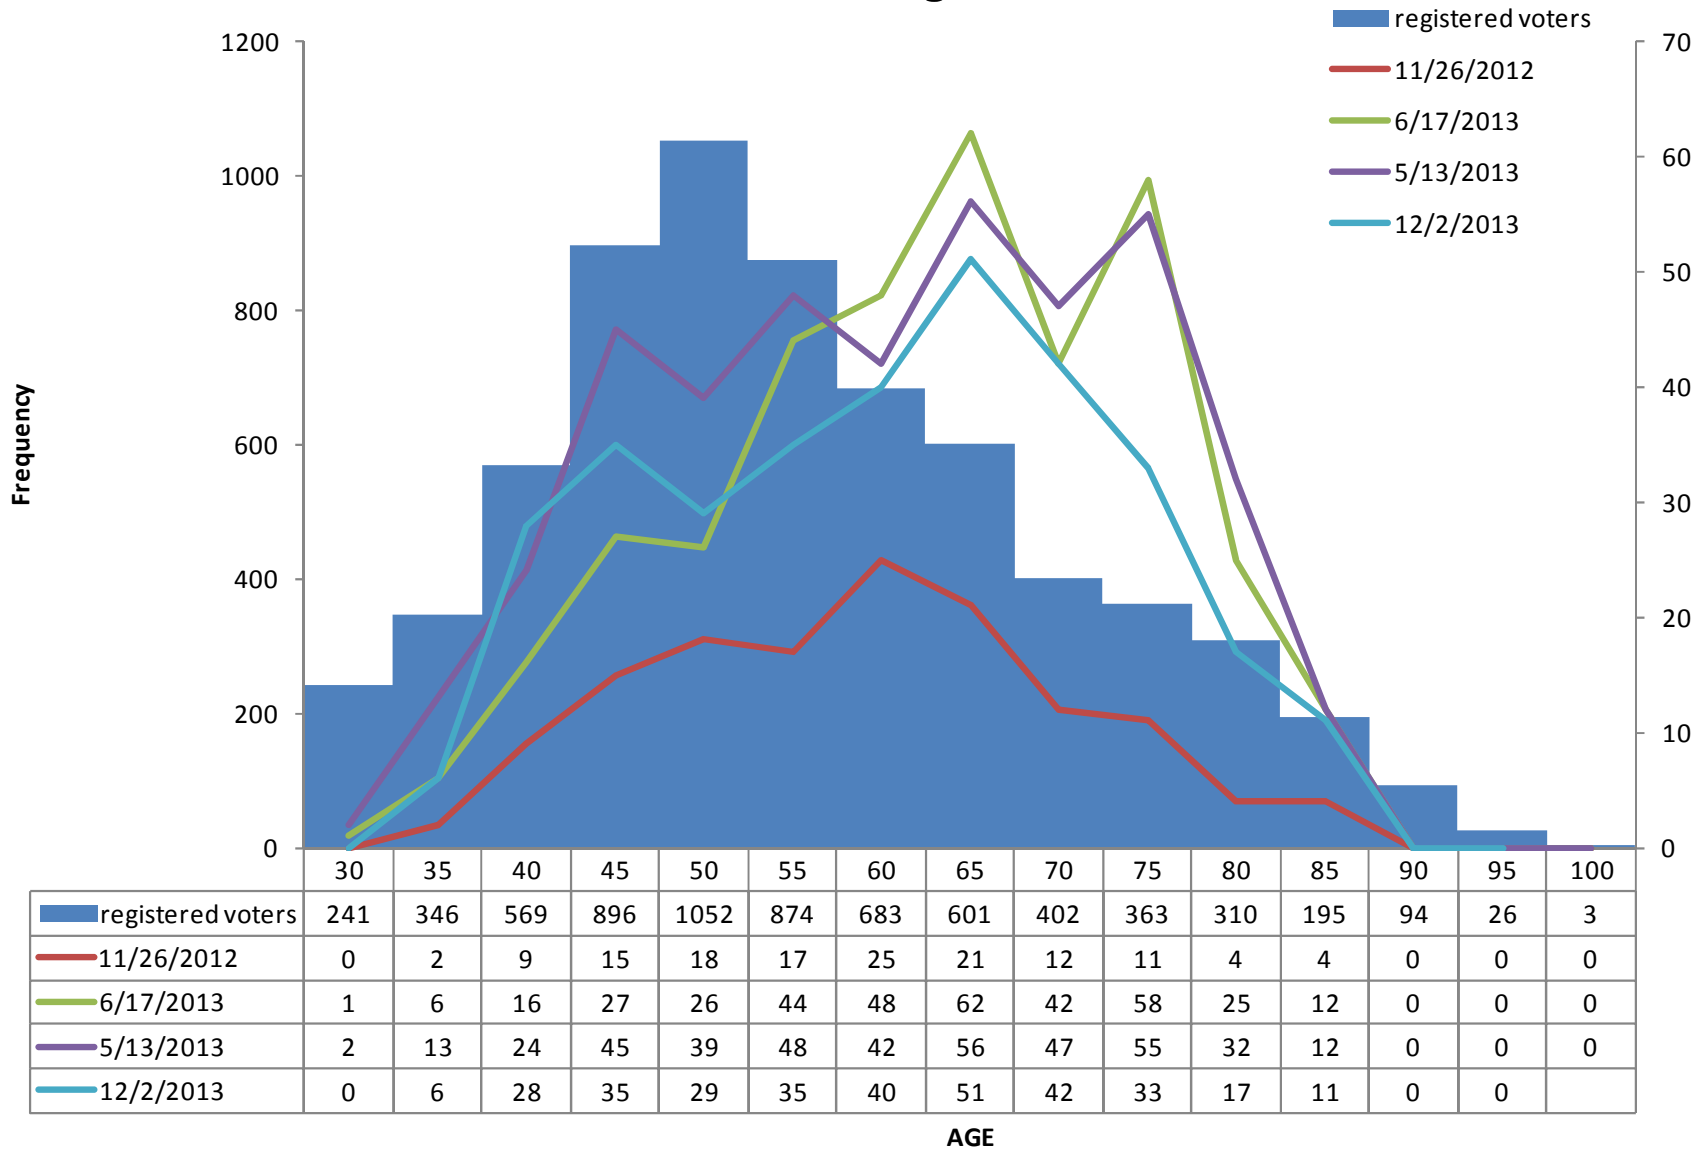

Town Meeting Attendance

Percentage of Registered Voters Attending TM by Age